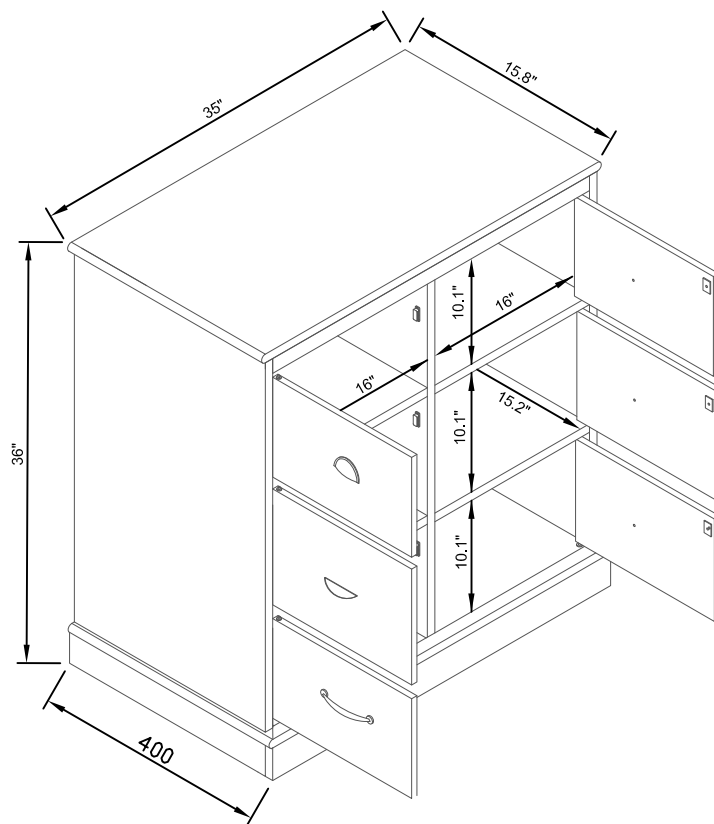

6 Door Cabinet
Model Number: 5072096
Finish: White

OVERALL PRODUCT SIZE(in inches)

6 Door Cabinet:35"(W)*15.7"(D)*36"(H)

MAXIMUM WEIGHT CAPACITIES